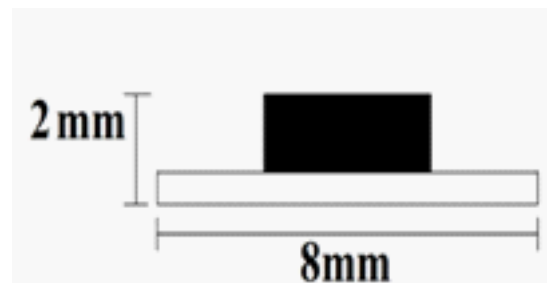

**TIRA LED 2835 IP20 4000K 24V 120 LED/M 12W*M,
963 LUMENES/M 8MM ANCHO**

**TIRA LED 2835 IP20 6000K 24V 120 LED/M 12W*M,
973 LUMENES/M 8MM ANCHO**