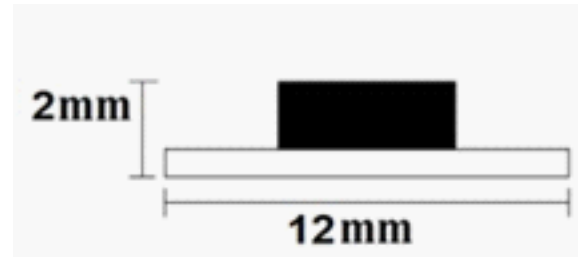

**TIRA LED 2835 IP20 3000K 24V 224 LED/M
13.5W*M, 1700 LUMENES/M 12MM ANCHO**

**TIRA LED 2835 IP20 4000K 24V 224 LED/M
13.5W*M, 1800 LUMENES/M 12MM ANCHO**

**TIRA LED 2835 IP20 6000K 24V 224 LED/M
13.5W*M, 1900 LUMENES/M 12MM ANCHO**