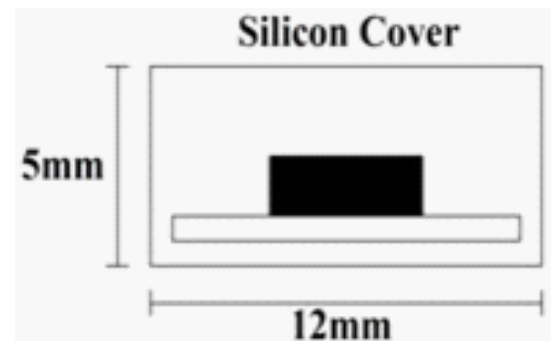

**TIRA LED 2835 IP65 1 METRO, 3000K
120LEDS/M 10W/M, 1000 LUMENES/M 110V**

**TIRA LED 2835 IP65 1 METRO, 4000K
120LEDS/M 10W/M, 1000 LUMENES/M 110V**

**TIRA LED 2835 IP65 1 METRO, 6000K
120LEDS/M 10W/M, 1000 LUMENES/M 110V**